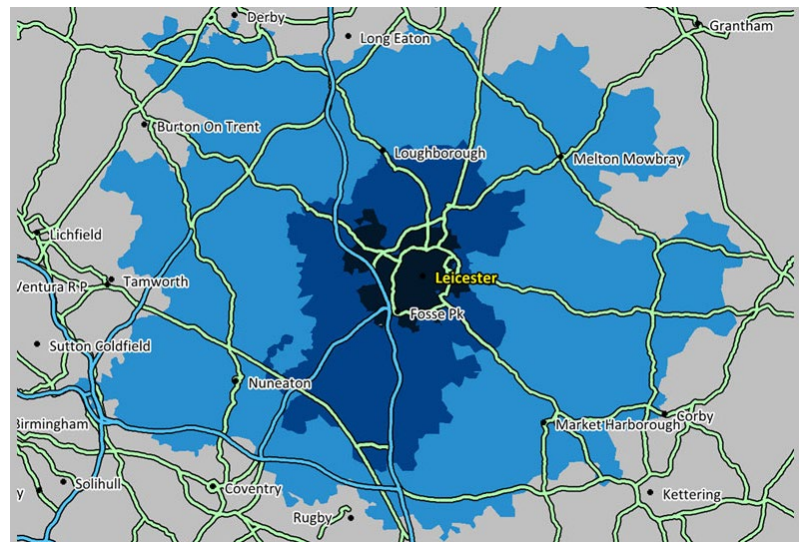

Catchment area

- Leicester is the largest city in the East Midlands
- Located at the centre of the motorway network and just one hour by train from London
- City centre buzzing with new developments, plus 40,000 students and a growing business population
- Offers a critical mass of the best of both UK and international fashion and dining brands